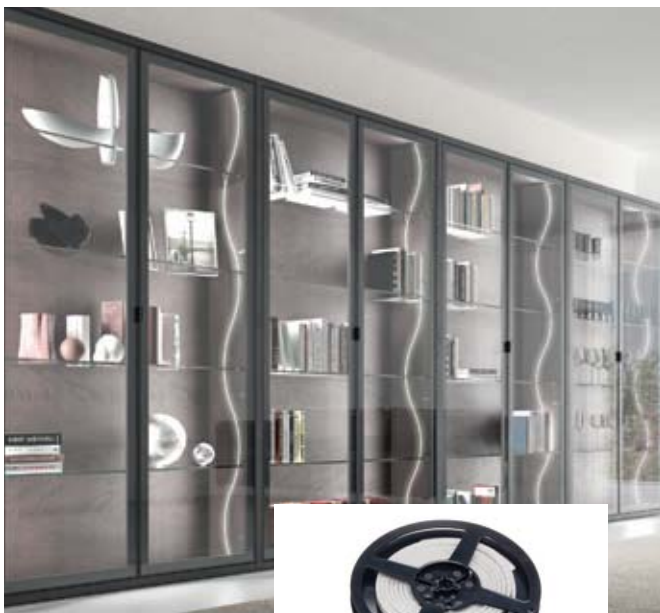

FLEXYLED SE H4
Silicone LED profile for recessed installation

DOMUS LINE
Made in Italy

FLEXYLED SE H4 is a side-emitting flexible LED profile. Created using new silicone extrusion technology, it is designed for recessed installation in a groove only 4mm wide and 10mm deep with panel wire.