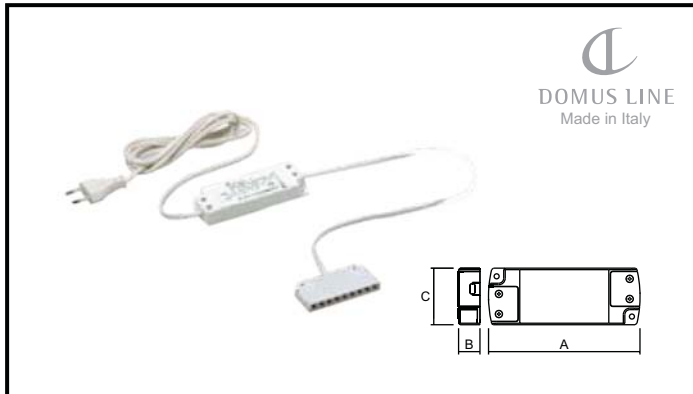

DOMUS LINE
Made in Italy

Driver Flat15/24D (220-240Vdc) Unit : mm

CODE	A	B	C	POWER	OUTPUT
ULID0846701	121	16	45	15W	24Vdc