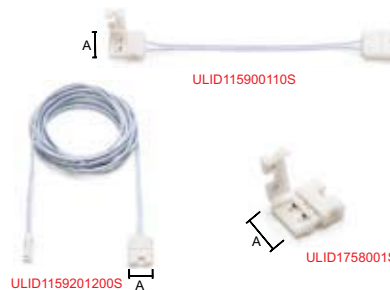

Accessories for Flexible HE CH 2.0

Unit : mm

Accessories for Flexible HE CH

Unit : mm

CODE	A	LENGTH	MODEL
ULID1166601200S	12	2000	Power supply cable
ULID116670110S	12	100	Interconnecting cable
ULID1166801S	12	-	Connectors