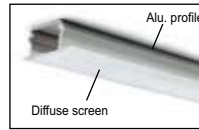

Model with Finish

Aluminium profile
with Diffuse screen
(Aluminium, Opaline)