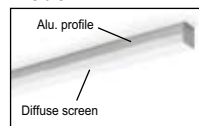

Model

Aluminium profile with Diffuse screen (Aluminium, Opaline)