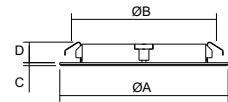

ATOM

Unit : mm

CODE	ØA	ØB	C	D	LIGHT COLOUR
ULID1261909N*	68	57	1.2	8	Natural White
ULID1261917N**	68	57	1.2	8	Natural White
ULID1261909B*	68	57	1.2	8	Warm White
ULID1261917B**	68	57	1.2	8	Warm White