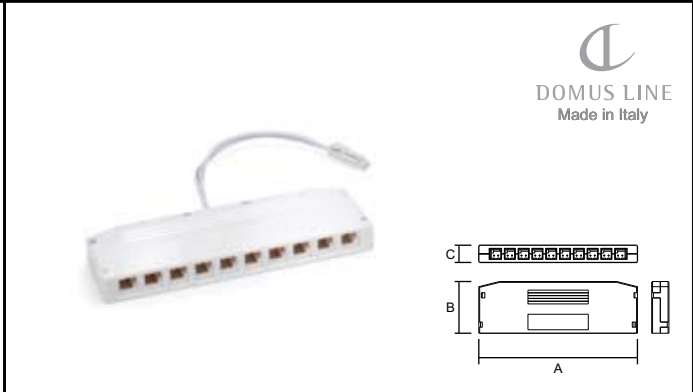

DOMUS LINE
Made in Italy

Micro Distributor Unit : mm

CODE	A	B	C	CONNECTOR
ULID1155703S	92	30	10	M12

DOMUS LINE
Made in Italy

Micro Distributor Unit : mm

CODE	A	B	C	CONNECTOR
ULID1160301S	92	30	10	M24

DOMUS LINE
Made in Italy