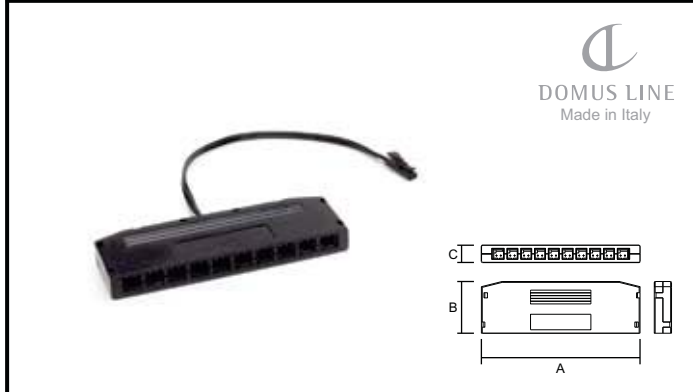

DOMUS LINE
Made in Italy

Micro Distributor Unit : mm

CODE	A	B	C	CONNECTOR
ULID1155703S	92	30	10	M12

DOMUS LINE
Made in Italy

Micro Distributor Unit : mm

CODE	A	B	C	CONNECTOR
ULID1160301S	92	30	10	M24

DOMUS LINE
Made in Italy