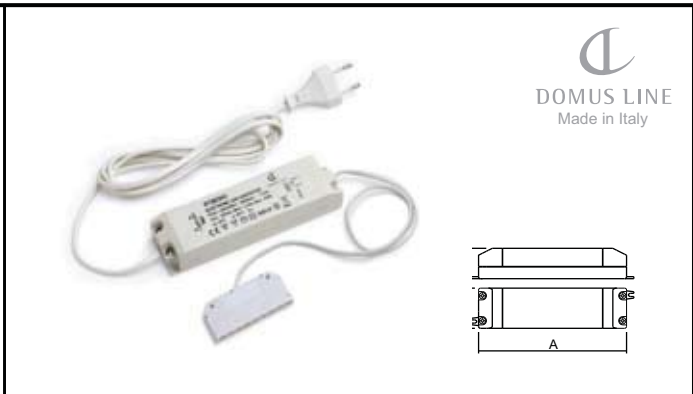

DOMUS LINE
Made in Italy

Driver ST30/24D (220-240Vdc) Unit : mm

CODE	A	B	C	POWER	OUTPUT
ULID0859101	150	40	30	30W	24Vdc