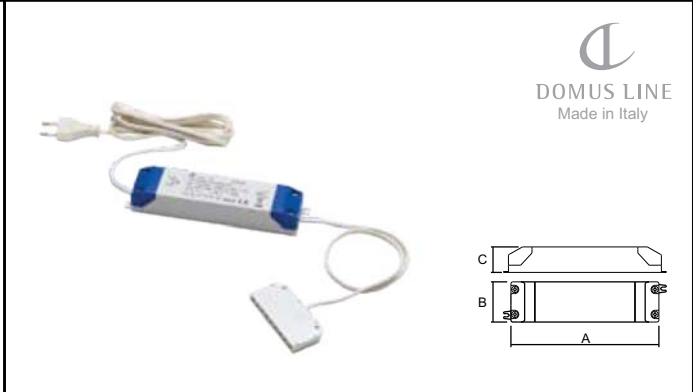

DOMUS LINE
Made in Italy

Driver SL60 (220-240Vac) Unit : mm

CODE	A	B	C	POWER	OUTPUT
ULID0858801	174	45	29	60W	24Vdc