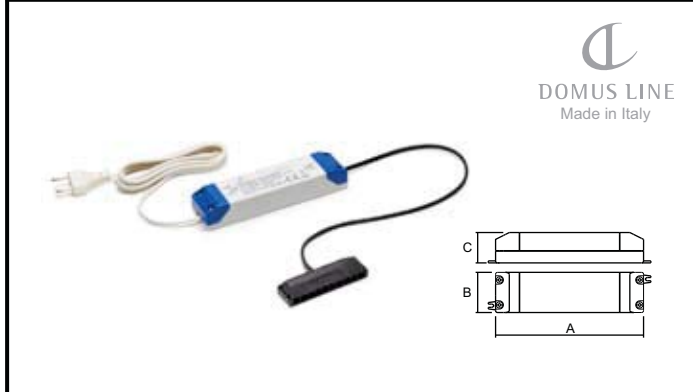

Driver Flat15/24D (220-240Vdc) Unit : mm

CODE	A	B	C	POWER	OUTPUT
ULID0846701	121	16	45	15W	24Vdc

DOMUS LINE
Made in Italy

Driver ST30/24D (220-240Vdc) Unit : mm

CODE	A	B	C	POWER	OUTPUT
ULID0859101	150	40	30	30W	24Vdc