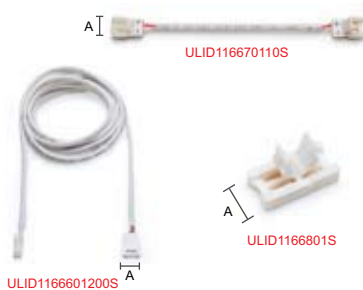

Accessories for Flexible HE CH 2.0

Unit : mm

Accessories for Flexible HE CH

Unit : mm

CODE	A	LENGTH	MODEL
ULID1166601200S	12	2000	Power supply cable
ULID116670110S	12	100	Interconnecting cable
ULID1166801S	12	-	Connectors