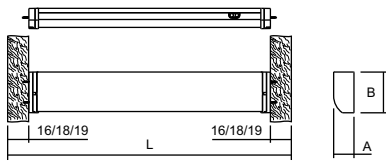

Unit : mm

CODE	A	B	L	WATT AND VOLT
ULID1087005NHE	18	36	450	3.4W @ 24Vdc
ULID1087105NHE	18	36	600	4.8W @ 24Vdc
ULID1087205NHE	18	36	900	7.7W @ 24Vdc
ULID1087305NHE	18	36	1200	10.6W @ 24Vdc