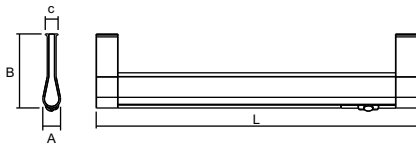

GOCCIA HE IFR

Wardrobe rail profile with integrated lighting

GOCCIA HE IFR is both a lighting profile and a clothing rack. It combines high-tech performance with visual attractiveness. The details of the teardrop-shaped side heads and the presence sensor housing are particularly striking. The fixture is also equipped with a transparent covering to protect the profile from coat hangers.

Features

- Class III luminaire (Luminaire in which protection against electric shock relies on supply at safety extra-low voltage (SELV) and in which voltages higher than those of SELV are not generated.)
- Indoor use (Equipment designed for indoor use only.)

Finish

- Aluminium,
- ** Black Touch

Material

Aluminium, Thermoplastic Polymers

Light Colour

Natural White

Lighting Source

HE LED module (120LED/m)

Protection Degree

IP20

Note - Other finishes available on special order.

Unit : mm

CODE	A	B	C	D	L	WATT AND VOLT
ULID1219705NHE*	18	75	13	-	740	5.8W @ 24Vdc
ULID1219805NHE*	18	75	13	-	900	7.2W @ 24Vdc
ULID1219905NHE*	18	75	13	-	1060	9.1W @ 24Vdc
ULID1220005NHE*	18	75	13	-	1380	12W @ 24Vdc
ULID1088346NHE**	18	75	13	-	1060	9.1W @ 24Vdc
ULID1088446NHE**	18	75	13	-	1380	12W @ 24Vdc

TWIG XO

Surface LED profile with diffuse light projection

TWIG XO is a profile for professional applications requiring bright and diffuse illumination. Made from extruded aluminium, it incorporates a high-efficiency PMMA diffuser for even light projection.

Material

Aluminium, PMMA, Thermoplastic Polymers

Protection Degree

IP20

Features

- Class III luminaire (Luminaire in which protection against electric shock relies on supply at safety extra-low voltage (SELV) and in which voltages higher than those of SELV are not generated.)
- Indoor use (Equipment designed for indoor use only.)

Model

Unit : mm