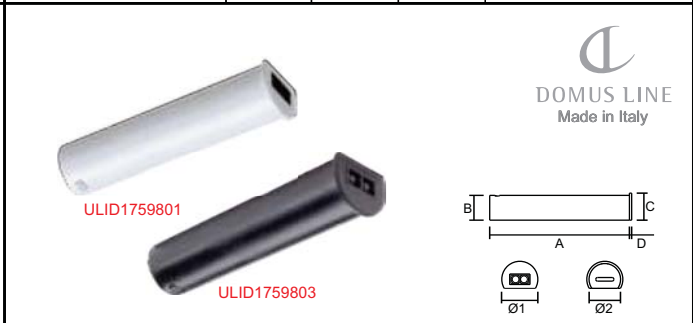

DOMUS LINE
Made in Italy

Infrared Sensor 2.0FC 12/24Vdc 24-48W Unit : mm

CODE	A	B	C	D	Ø1	Ø2	FINISH
ULID1759801	62	11	12	1	16	14	White
ULID1759803	62	11	12	1	16	14	Black

Data not binding. We reserve the right to alter specifications without notice.