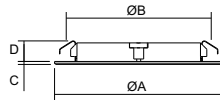

CODE	ØA	ØB	C	D	LIGHT COLOUR
ULID1259038B*	80	68	3	12	Warm White
ULID1259029B**	80	68	3	12	Warm White