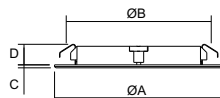

Unit : mm

CODE	ØA	ØB	C	D	LIGHT COLOUR
ULID1254108N**	83	68	3.5	12	Natural White
ULID1254109N*	83	68	3.5	12	Natural White

GOCCIA HE IFR

Wardrobe rail profile with integrated lighting

GOCCIA HE IFR is both a lighting profile and a clothing rack. It combines high-tech performance with visual attractiveness. The details of the teardrop-shaped side heads and the presence sensor housing are particularly striking. The fixture is also equipped with a transparent covering to protect the profile from coat hangers.