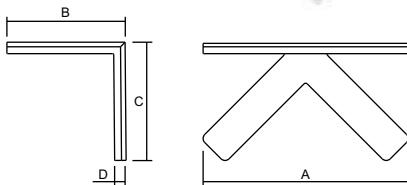

* with master dimmable switch Unit : mm

CODE	A	B	C	D	MODEL
ULID1283809N1	179	103	103	10	Without Switch
ULID1283809N2	179	103	103	10	With Switch*